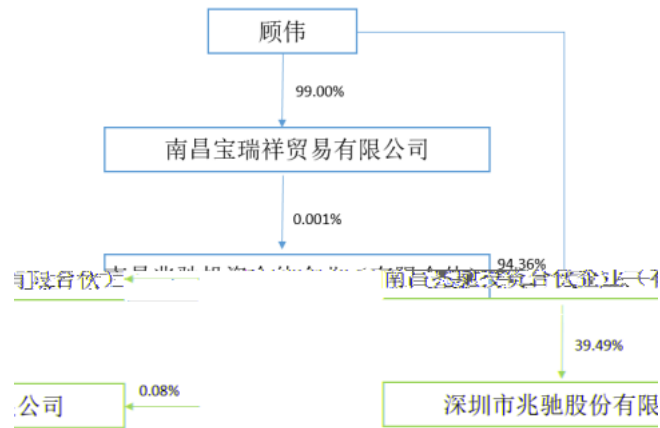

6.32%	286,276,900	0		
		5.00%	226,347,100	0		
		1.55%	70,000,000	0		
		1.05%	47,538,097	0		
		1.03%	46,428,698	0		
		0.83%	37,598,476	0		
		0.45%	20,242,619	0		
		0.42%	19,101,701	0		
		2021 12 31	10	19,101,701		
		15,610,001				
		1,787,543,327				
		130,000,000				

2

10

3

5